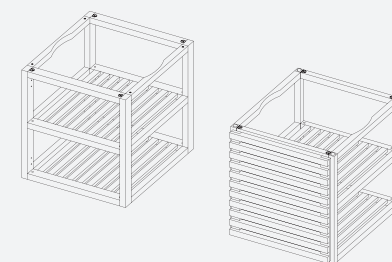

OFYR STORAGE INSERTS PRO SMALL

SUITABLE FOR
 OFYR ISLAND 100 PRO
 OFYR MISE EN PLACE TABLE 65 PRO
 OFYR MISE EN PLACE TABLE 135 PRO
 OFYR KAMADO TABLE 65 PRO BGE
 OFYR KAMADO TABLE 135 PRO BGE
 OFYR KAMADO TABLE 65 PRO TB
 OFYR KAMADO TABLE 135 PRO TB

EN

The OFYR Inserts PRO have been specially designed for the various units of the OFYR PRO collection. With these beautifully finished teak inserts you transform the storage space of OFYR furniture into a fully-fledged open or closed cabinet. This way your storage unit will look organised and classy.

- The OFYR Inserts PRO Small can be mounted directly into the furniture.
- It is also possible to mount the inserts outside the furniture and then slide them into the furniture. However, this may cause scratches in the Black models.
- The teakwood is well oiled upon delivery. Oil the insert regularly once it's in use.
- The door is attached with galvanized steel hinges and can be opened manually. The Insert does not contain any locks or handles.

SPEZIFIKATIONEN

Material		Teakholz	Teakholz
Abmessungen	Fachgröße 2x	61,5x48,5x24 cm	61,5x48,5x24 cm
	Gesamt	61,5x54,5x56,5 cm	64,5x54,5x56,5 cm
Gewicht		8 kg	12,5 kg