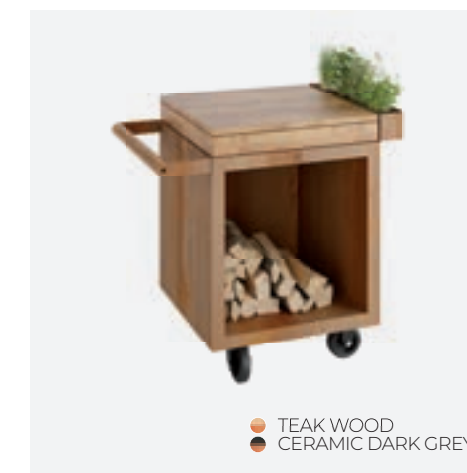

OFYR MISE EN PLACE TABLE CORTEN 65 PRO

● TEAK WOOD
● CERAMIC DARK GREY

SKU CODE
MP-65-PRO-TW
MP-65-PRO-CD

EAN CODE
6011422959917
6011403280221