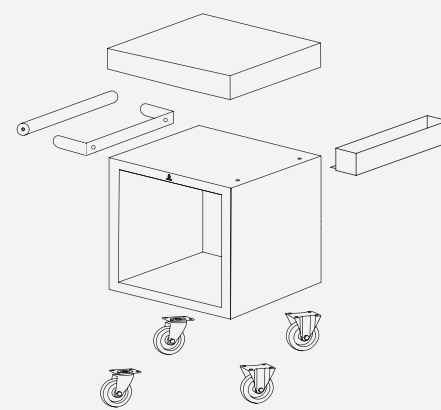

## OFYR MISE EN PLACE TABLE 65 PRO

EN

Add an extra work surface to your outdoor kitchen with the OFYR Mise en Place Table 65 PRO. The table is easy to move around and has a practical worktop of 65 x 65 cm. The table also has a storage space for wood or accessories. Available with a teakwood or dark grey ceramic worktop.

- Part of the PRO collection. Combine with the other units to create a professional outdoor kitchen.
- A ceramic worktop can be left outside permanently, a teak worktop is best kept inside and must be regularly treated with vegetable oil.
- Includes a tool tray for spices and utensils.
- Mobile unit with handle and wheels.
- Compatible with the OFYR Insert PRO Small, with or without doors.
- The Black models require more maintenance than the Corten models. Despite their high-quality coating, they are more susceptible to scratches and damage. Always store wood with care.