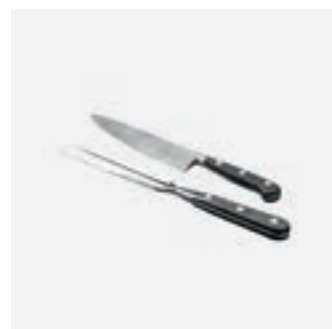

Knife and Fork Set