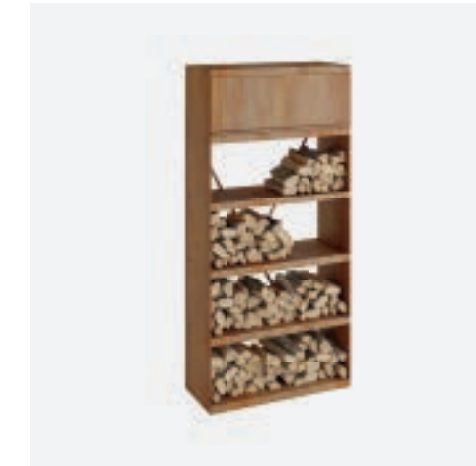

OFYR WOOD STORAGE CORTEN 100

SKU CODE
WS-100

EAN CODE
3291201943945