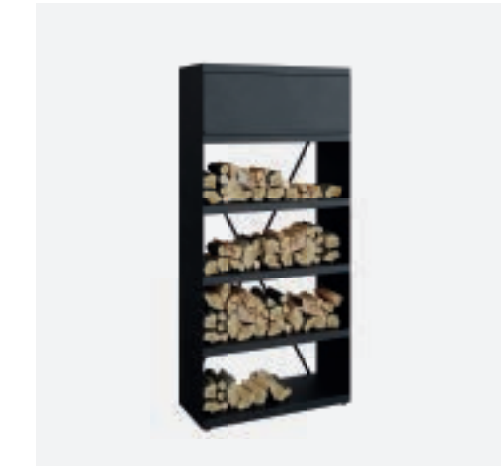

OFYR WOOD STORAGE BLACK 100

SKU CODE
WSB-100

EAN CODE
7436933034097

SPECIFICATIONS

CORTEN

BLACK

	CORTEN	BLACK
Material	Corten steel	Black coated steel
Dimensions	216x100x45 cm	216x100x45 cm
Weight	91,5 kg	102 kg
Storage capacity	1 m³	1 m³

SPEZIFIKATIONEN

CORTEN

BLACK

	CORTEN	BLACK
Material	Corten-Stahl	Schwarz beschichteter Stahl
Abmessungen	216x100x45 cm	216x100x45 cm
Gewicht	91,5 kg	102 kg
Speicherkapazität	1 m³	1 m³