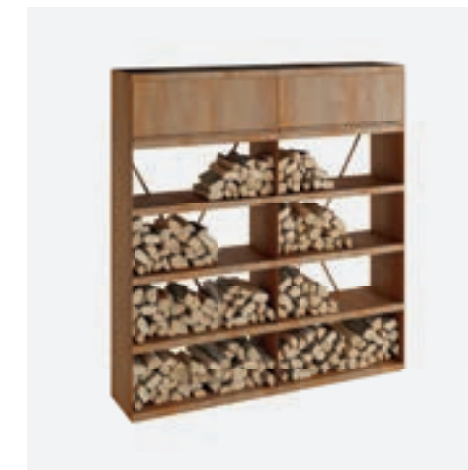

RECOMMENDED ACCESSORIES / EMPFOHLENES ZUBEHÖR

OFYR Cooler

Wood Bag

OFYR Cast Iron Casserole Set 21 + 26

Oil Can

Gloves Brown

Leather Apron Brown

OFYR WOOD STORAGE CORTEN 200